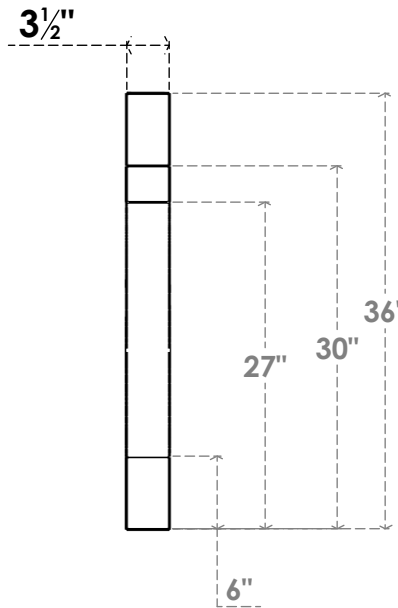

ITEM NUMBER: BRCPC035X32000X36000MRC

3 1/2"W X 32"D X 36"H MERCED ARCHITECTURAL GRADE PVC CLOSED KNEE BRACE

SIDE PROFILE

FRONT PROFILE

ISOMETRIC

EKENA MILLWORK
2300 WEST MAIN ST.
CLARKSVILLE, TX 75426
TOLL FREE: 866-607-0453
WWW.EKENAMILLWORK.COM