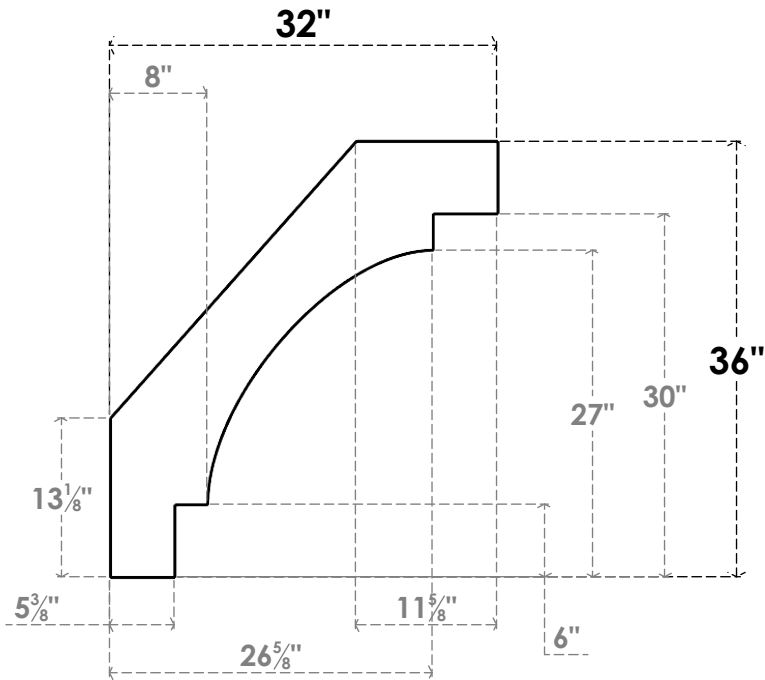

ITEM NUMBER: BRCPC035X32000X36000MRC

3 1/2"W X 32"D X 36"H MERCED ARCHITECTURAL GRADE PVC CLOSED KNEE BRACE

SIDE PROFILE

FRONT PROFILE

ISOMETRIC

EKENA MILLWORK
2300 WEST MAIN ST.
CLARKSVILLE, TX 75426
TOLL FREE: 866-607-0453
WWW.EKENAMILLWORK.COM